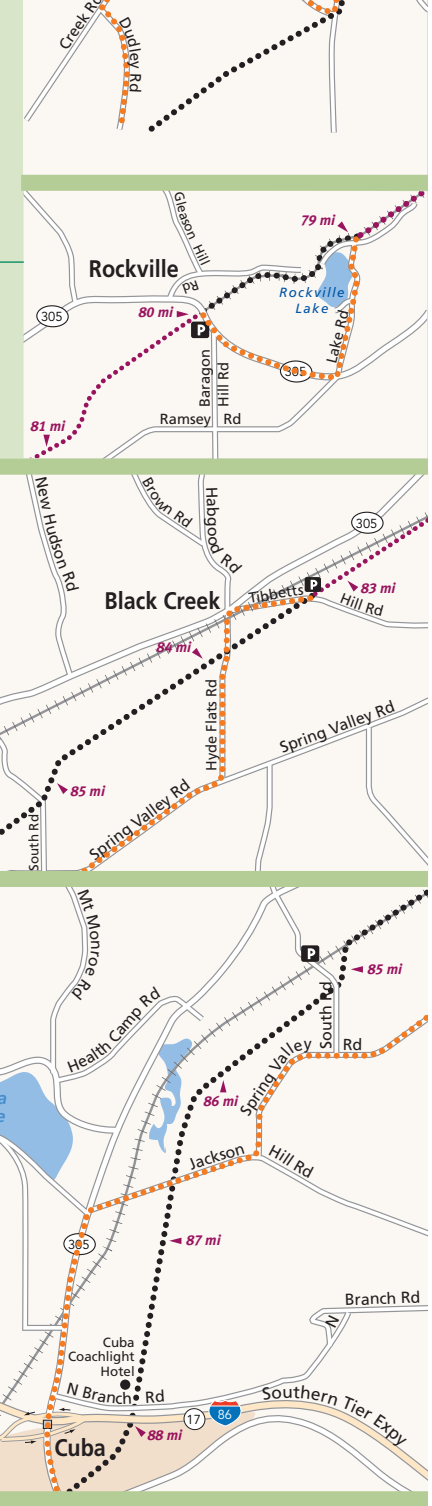

Genesee Valley Greenway

Directions to Hinsdale - A seven mile detour to miles 95/96:

From Cuba/Rt 305,
 Left onto Water St/Rt 446
 W to Rt 16,
 Left onto Rt 16 to Hinsdale,
 Left onto Flanigan Hill Rd,
 Left onto Main St,
 Left onto Old State Rd

On insets, north is up.

- Greenway
- Detour
- Rail bed
- Closure
- Other trails
- ③ Mileage
- P Parking