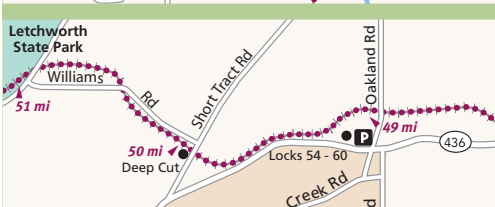

Genesee Valley Greenway

Directions to Hinsdale - A seven mile detour to miles 95/96:

From Cuba/Rt 305,
 Left onto Water St/Rt 446
 W to Rt 16,
 Left onto Rt 16 to Hinsdale,
 Left onto Flanigan Hill Rd,
 Left onto Main St,
 Left onto Old State Rd

On insets, north is up.

- Greenway
- Detour
- Rail bed
- Closure
- Other trails
- ③ Mileage
- P Parking