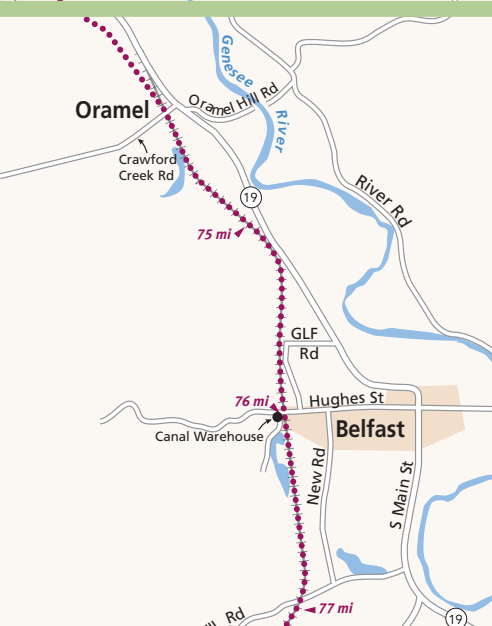

Genesee Valley Greenway

Directions to Hinsdale - A seven mile detour to miles 95/96:

From Cuba/Rt 305,
 Left onto Water St/Rt 446
 W to Rt 16,
 Left onto Rt 16 to Hinsdale,
 Left onto Flanigan Hill Rd,
 Left onto Main St,
 Left onto Old State Rd

On insets, north is up.

- Greenway
- Detour
- Rail bed
- Closure
- Other trails
- ③ Mileage
- P Parking