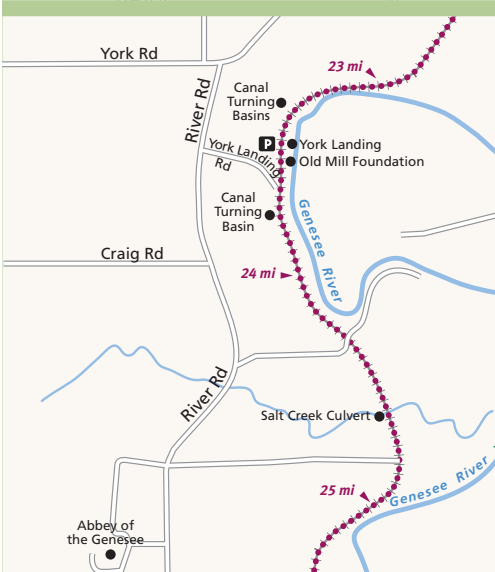

Genesee Valley Greenway

Directions to Hinsdale - A seven mile detour to miles 95/96:

From Cuba/Rt 305,
 Left onto Water St/Rt 446
 W to Rt 16,
 Left onto Rt 16 to Hinsdale,
 Left onto Flanigan Hill Rd,
 Left onto Main St,
 Left onto Old State Rd

On insets, north is up.

- Greenway
- Detour
- Rail bed
- Closure
- Other trails
- ③ Mileage
- P Parking