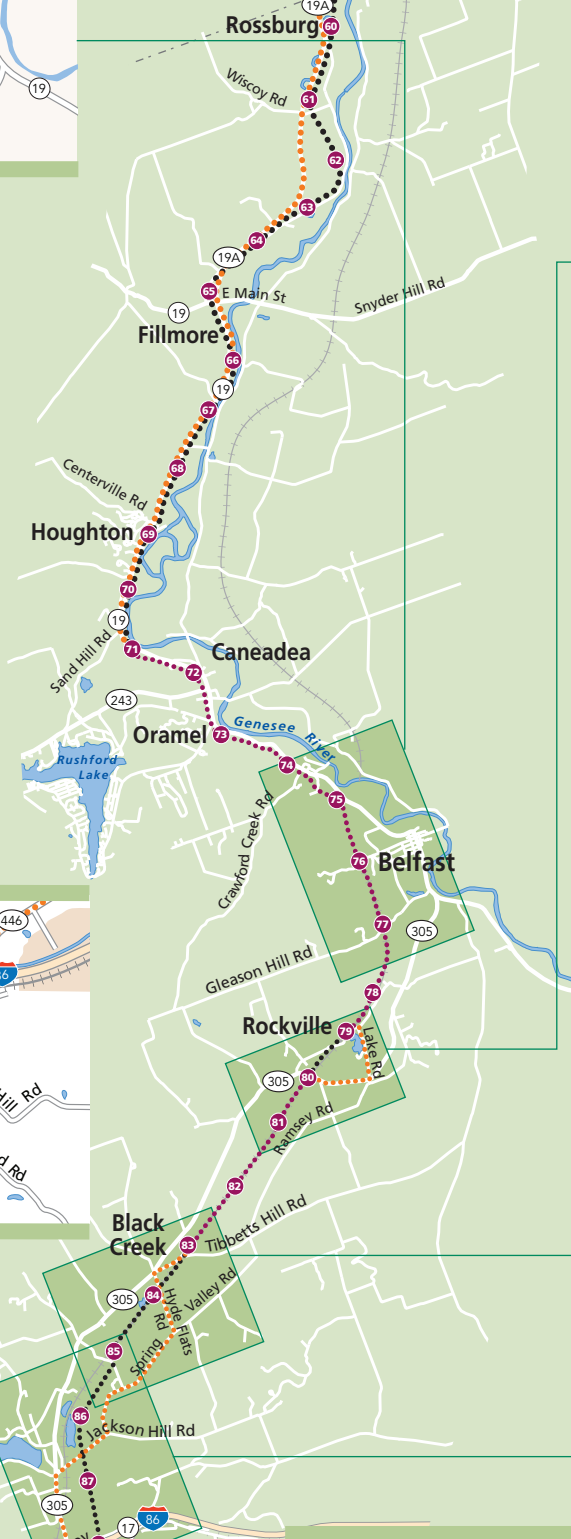

Genesee Valley Greenway

Directions to Hinsdale - A seven mile detour to miles 95/96:

From Cuba/Rt 305,
 Left onto Water St/Rt 446
 W to Rt 16,
 Left onto Rt 16 to Hinsdale,
 Left onto Flanigan Hill Rd,
 Left onto Main St,
 Left onto Old State Rd

On insets, north is up.

- Greenway
- Detour
- Rail bed
- Closure
- Other trails
- ③ Mileage
- P Parking