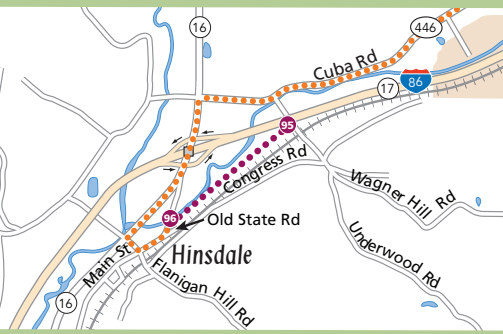

Genesee Valley Greenway

Directions to Hinsdale - A seven mile detour to miles 95/96:

From Cuba/Rt 305,
 Left onto Water St/Rt 446
 W to Rt 16,
 Left onto Rt 16 to Hinsdale,
 Left onto Flanigan Hill Rd,
 Left onto Main St,
 Left onto Old State Rd

On insets, north is up.

- Greenway
- Detour
- Rail bed
- Closure
- Other trails
- ③ Mileage
- P Parking