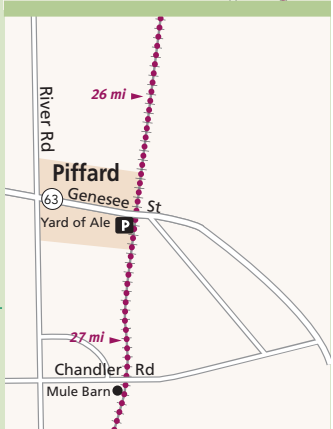

Genesee Valley Greenway

Directions to Hinsdale - A seven mile detour to miles 95/96:

From Cuba/Rt 305,
 Left onto Water St/Rt 446
 W to Rt 16,
 Left onto Rt 16 to Hinsdale,
 Left onto Flanigan Hill Rd,
 Left onto Main St,
 Left onto Old State Rd

On insets, north is up.

- Greenway
- Detour
- Rail bed
- Closure
- Other trails
- ③ Mileage
- P Parking