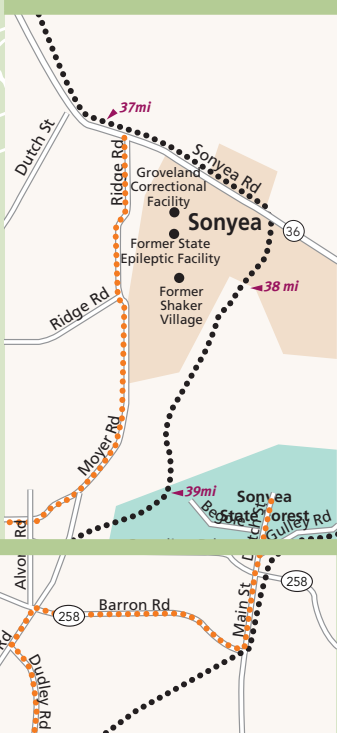

Genesee Valley Greenway

Directions to Hinsdale - A seven mile detour to miles 95/96:

From Cuba/Rt 305,
 Left onto Water St/Rt 446
 W to Rt 16,
 Left onto Rt 16 to Hinsdale,
 Left onto Flanigan Hill Rd,
 Left onto Main St,
 Left onto Old State Rd

On insets, north is up.

- Greenway
- Detour
- Rail bed
- Closure
- Other trails
- ③ Mileage
- P Parking